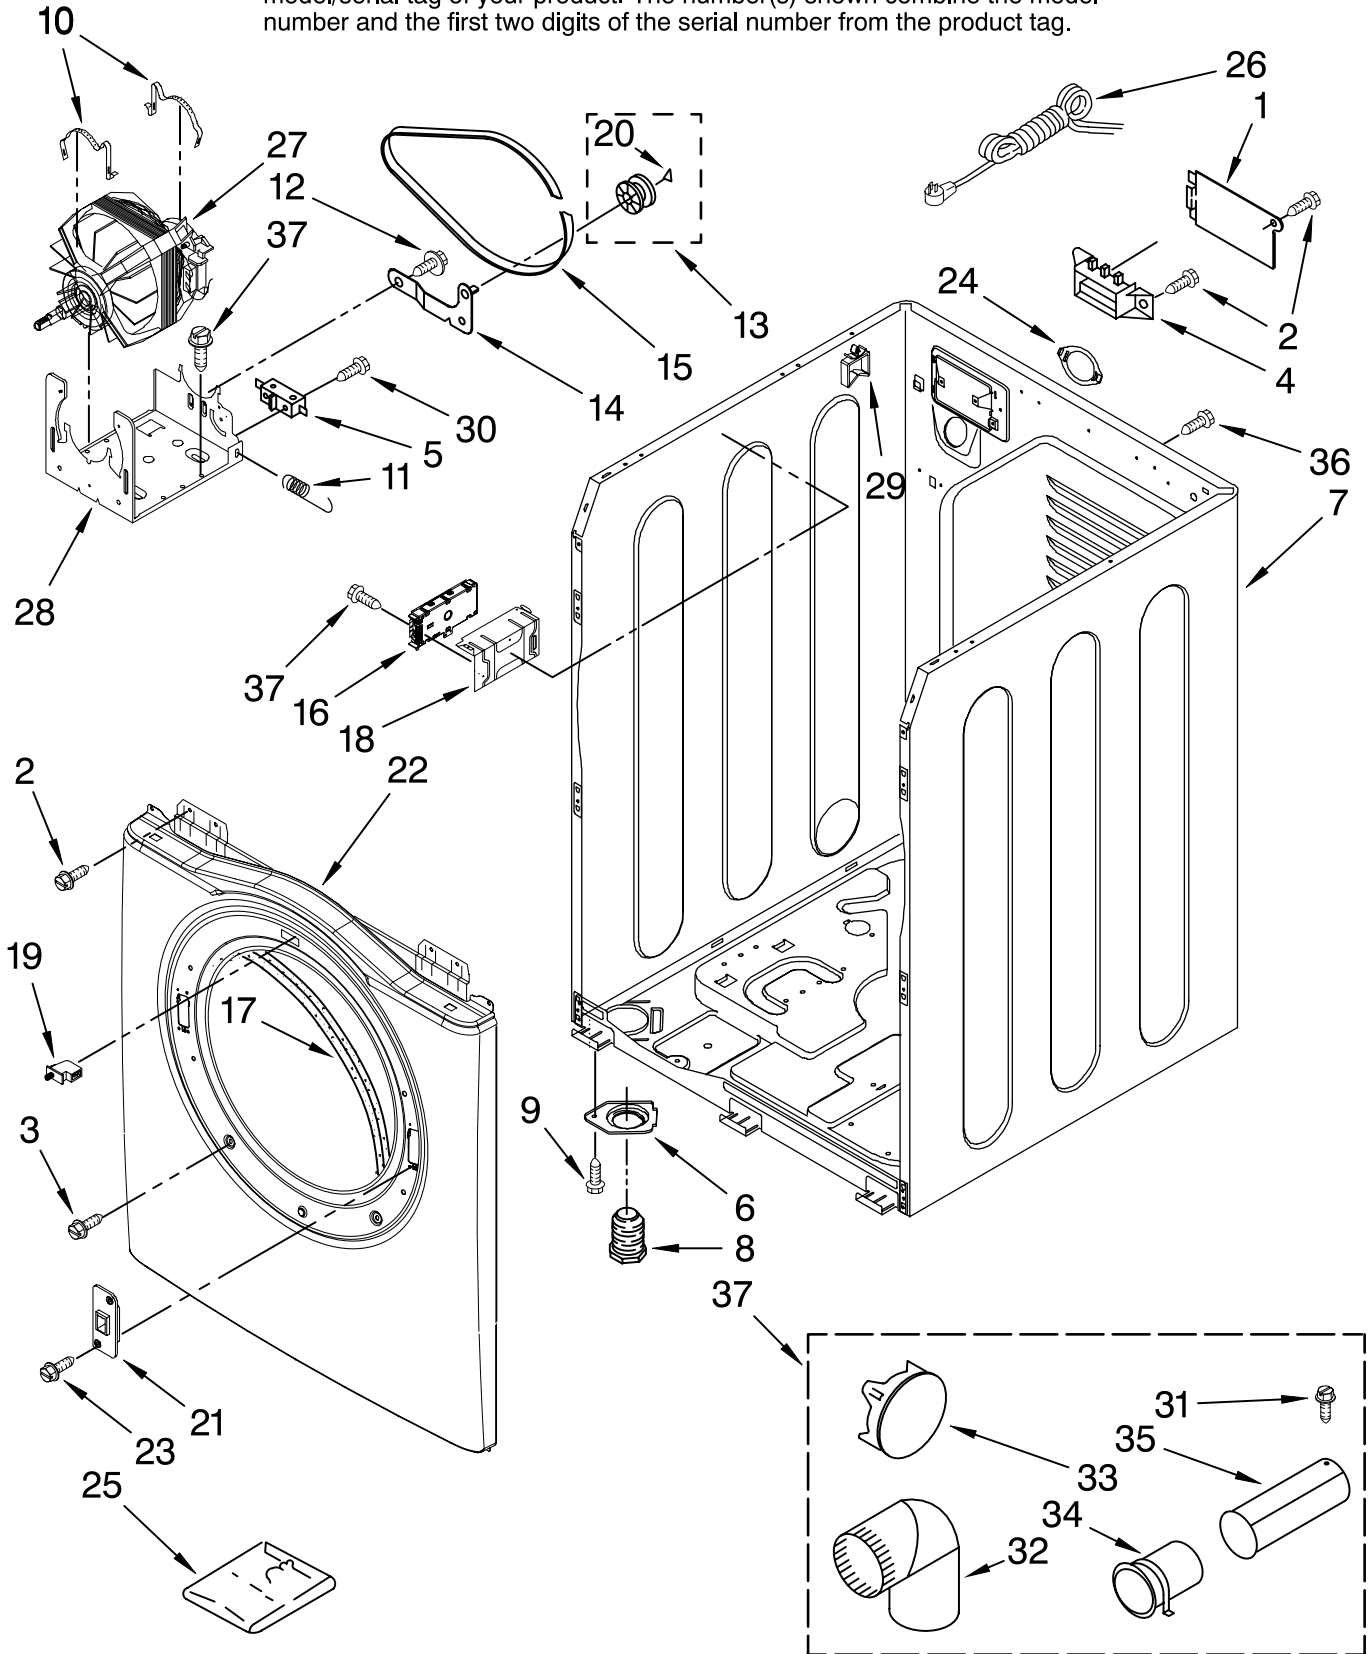

TOP AND CONSOLE PARTS

29" ELECTRIC DRYER

For Model: NED7200TW10

(White)

The model(s) number shown may be different than what is printed on the model/serial tag of your product. The number(s) shown combine the model number and the first two digits of the serial number from the product tag.

FOR ORDERING INFORMATION REFER TO PARTS PRICE LIST

TOP AND CONSOLE PARTS

For Model: NED7200TW10

(White)

The model(s) number shown may be different than what is printed on the model/serial tag of your product. The number(s) shown combine the model number and the first two digits of the serial number from the product tag.

Illus. No.	Part No.	DESCRIPTION
1		Literature Parts
	W10161016	Use & Care Guide
	16026881	Tech Sheet
	W10161760	Installation, Instruction
2	6006-00174	Screw-Tapping (2)
3	W10175952	Button, Power
4	W10177362	Panel-Console Assembly
5	35001231	Bracket, Panel (2)
6	35001229	Panel, Control
7	34001419	Lever-Power
8	6002-000470	Screw-Tapping (4)
9	35001269	User-Interface
10	6002-000213	Screw-Tapping
11	35001232	Support-Panel
12	35001162	Frame-Plate
13	6006-001170	Screw-Tapping
14	W10177364	Top
15	6009-001476	Screw-Hex (2)
16	W10175949	Knob, Control
17	35001262	Harness, Main
18	6002-000231	Screw-Tapping (5)

FOR ORDERING INFORMATION REFER TO PARTS PRICE LIST

CABINET PARTS

For Model: NED7200TW10

(White)

The model(s) number shown may be different than what is printed on the model/serial tag of your product. The number(s) shown combine the model number and the first two digits of the serial number from the product tag.